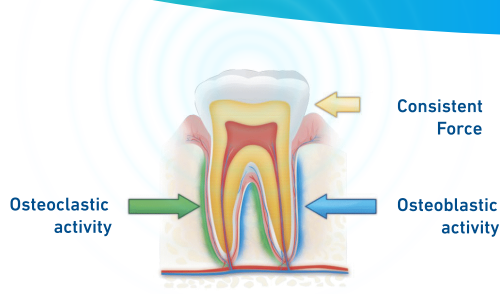

**Accelign™**

**Better Results in Less Time**

Pulse Vibration Device

**Soft Pulse Technology stimulates bone remodeling**

Compatible with Braces, Clear Aligners & Lingual Braces.

-  Accelerates tooth movement for faster orthodontic treatment.
-  Enhances the efficiency of fixed orthodontic appliances.
-  Helps relieve discomfort during treatment.
-  Supports better fit and effectiveness of braces or aligners.